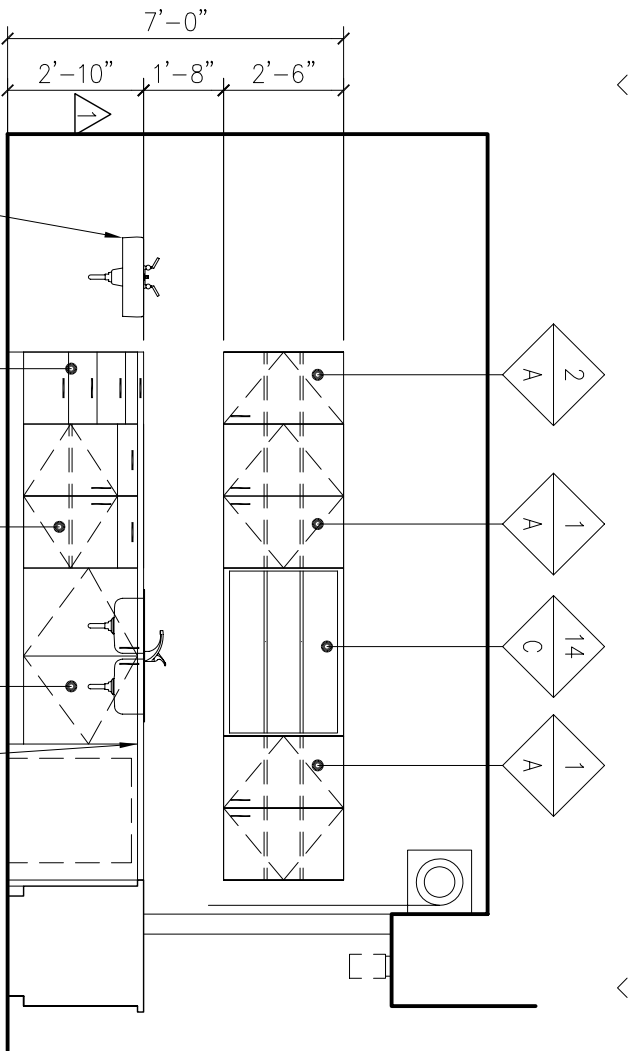

CATERING GALLEY

SCALE : 1/4" = 1'-0"

CATERING GALLEY

SCALE : 1/4" = 1'-0"